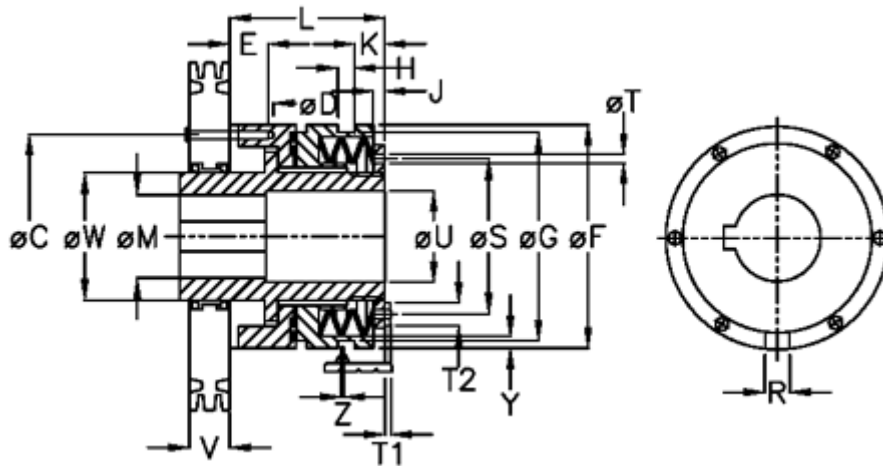

Article number: 46926533

Description: Torque limiter Safelifting C 65 L

Measures

C	= 155	J	= 12.0	T1	= 6.0
D	= 6xM12	K	= 33.0	T2	= 13
Disc spring mounting	= 5x1L	L	= 171.0	U	= 66
Disc spring version	= L - heavy	M max	= 65	V	= 58.0
E	= 17.0	M min	= 30	W	= 90
F	= 176	R	= 14	X	= 60.0
G	= 170.0	S	= 129	Y	= 2
H	= 9	T	= 7	Z	= 0.0